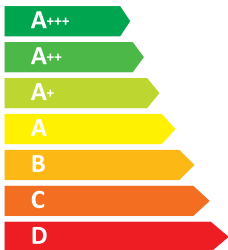

ENERG
enerji

HÄFELE

533.89.573

90
kWh/yıl

Icon of a water tap with three droplets. Below it, the text 'ABC**C**DEFG' indicates the water consumption class.

Icon of a light bulb. Below it, the text 'AB**B**CDEFG' indicates the lighting class.

Icon of a horizontal pipe with three droplets falling from it. Below it, the text 'ABC**D**EFG' indicates the water leakage class.

Icon of a speaker with sound waves. Below it, the text '**74** dB' indicates the sound power level.